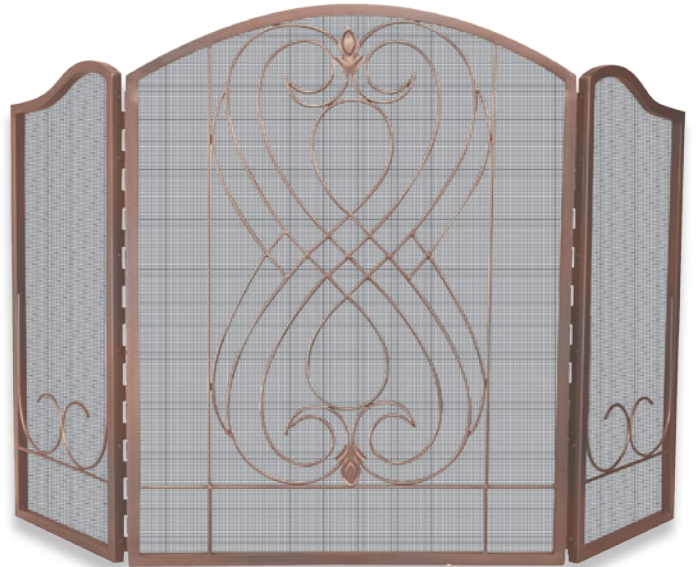

S-1380 3 Fold Antique Copper Leaded Glass
Screen
34" High x 52.25" Wide (59 lbs.)

Venetian Bronze

NEW

S-1659

NEW

S-1662

S-1659 **NEW!** 3 Fold Venetian Bronze Screen with Bowed Bar Scrollwork
40" High x 56" Wide (34 lbs.)

S-1662 **NEW!** 3 Fold Venetian Bronze Screen with Decorative Scrollwork
35" High x 55" Wide (43 lbs.)

Venetian Bronze

S-1626

S-1607

S-1645

S-1651

- S-1626** 3 Fold Venetian Bronze Screen with Handles
36" High x 54.5" Wide (55 lbs.)
- S-1607** 3 Fold Venetian Bronze Screen
33" High x 52.5" Wide (23.1 lbs.)